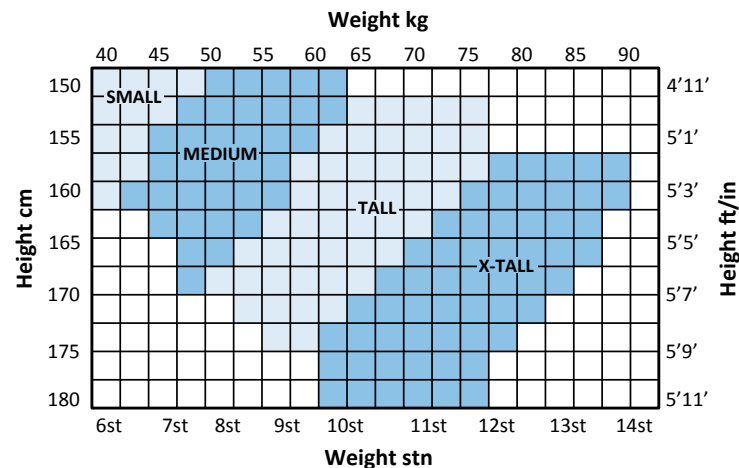

Schoolwear Size Chart

Measure the head circumference.

Measure around the middle of the neck.

Measure around the fullest part of the chest and shoulder blades with arms by their side.

Measure around the narrowest part of the waist.

Sloppy Joes/ Jackets

Sizes	4	6	8	10	12	14	16/XS	18 / S	20 / M	22 / L	24 / XL	26 / 2XL	28/3XL	30/4XL	32/5XL
Chest (cm)	60	64	68	72	76	80	86	90	95	100	105	110	115	120	125

Pullovers

Sizes	5	6	8	10	12	14	16/XS	18 / S	20 / M	22 / L	24 / XL	26 / 2XL	28/3XL	30/4XL	32/5XL
Chest (cm)	60	64	68	72	76	80	86	90	95	100	105	110	115	120	125

Schoolwear – Blazers and Accessories

Blazers

Sizes	6	8	10	12	14	16	18	20	22	24	26	28
	24R	26R	28R	30/32R	34/36R	38R	40R	42R	44/46R	48/50R	52/54R	56/58R
Chest/Bust	70	75	80	85	90	95	100	105	110	115	125	132
Front Length	57	62	67	72	75	78	80	81	82	83	84	85
Shoulder Width	34	36	38	40	42	44	46	48	50	51	52	57

Hats

Sizes	XS	S	M	L	XL
Head (cm)	52 - 53	54 - 55	54 - 55	58 - 59	60 - 61

Socks

Sizes	5-8	9-12	13-3	2-8	7-11	11-14
Childs age	2-5 yrs	5-8 yrs	8-10 yrs	10+ yrs	14+ yrs	Male High School

Tights

If your height and weight are borderline you may prefer the next size up