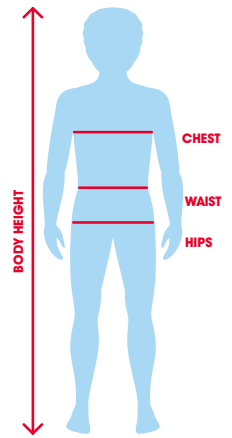

NOTE: The above sizes indicate body measurements
Children Unisex sizes - REFER TO MALE CHILDREN SIZES
Adults' Unisex sizes - REFER TO MALE ADULT SIZES

Australian owned and family operated company, with over 100 years in the business.

✉ schoolenquiries@lowes.com.au

🌐 www.lowes.com.au