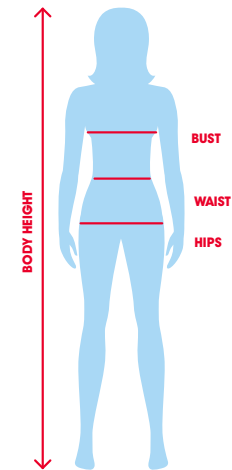

NOTE: The above sizes indicate body measurements
Children Unisex sizes - REFER TO MALE CHILDREN SIZES
Adults' Unisex sizes - REFER TO MALE ADULT SIZES

Australian owned and family operated company, with over 100 years in the business.

✉ schoolenquiries@lowes.com.au

🌐 www.lowes.com.au