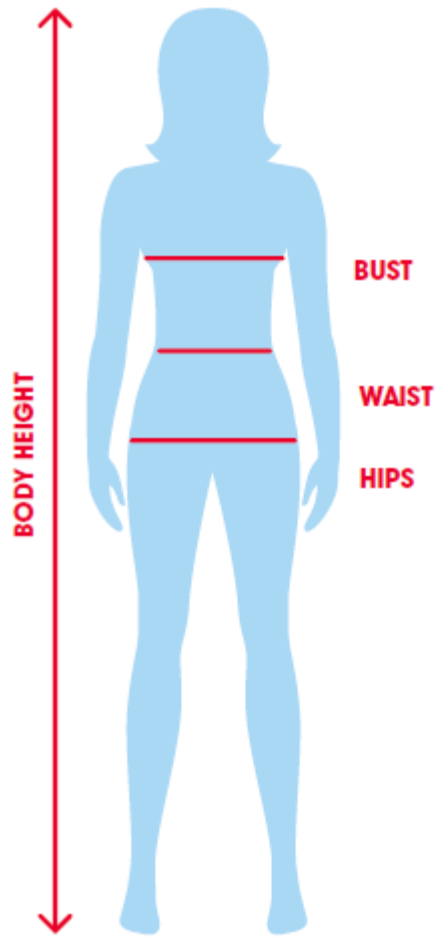

Schoolwear Size Chart

Measure the head circumference.

Measure around the middle of the neck.

Measure around the fullest part of the chest and shoulder blades with arms by their side.

Measure around the narrowest part of the waist.

Measure the widest part of the hips.

Schoolwear - Boys

Shirts

Primary School Boys

Sizes	4/5	6	8	10	12	14	16	18 / S	20 / M
Chest (cm)	60	64	68	72	76	80	86	90	95

High School Boys

Sizes	16/XS	18 / S	20 / M	22/ L	24 / XL	26 / 2XL	28 /3XL	30 / 4XL	32 / 5XL	34 / 6XL
Neck (cm)	38	39	40	42	43	44	45	46	47	48
Chest (cm)	85	90	95	100	105	110	115	120	125	130

Schoolwear - Girls

Dresses

Primary School Girls

Sizes	4	6	8	10	12	14	16	18	20	22
Bust (cm)	60	64	68	74	80	86	90	95	100	105
Waist (cm)	56	58	60	62	64	66	70	75	80	85
Short Length (cm)	61	67	73	79	85	91	97	99	99	99
Regular Length (cm)	66	72	78	84	90	96	102	104	104	104
Long Length (cm)	72	78	84	90	96	102	108	110	110	110

High School Girls

Sizes	6	8	10	12	14	16	18	20	22	24	26
Bust (cm)	80	85	90	95	100	105	110	115	120	125	130
Waist (cm)	60	65	70	75	80	85	90	95	100	105	110
Hip (cm)	85	90	95	100	105	110	115	120	125	130	135
Short Length (cm)	93	95	97	99	101	103	104	105	105	105	105
Regular Length (cm)	98	100	102	104	106	108	109	110	110	110	110
Long Length (cm)	104	106	108	110	112	114	115	116	116	116	116