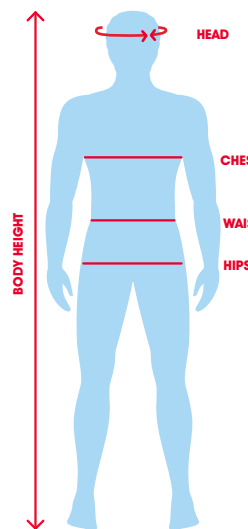

NOTE: The above sizes indicate body measurements
Children Unisex sizes - REFER TO MALE CHILDREN SIZES
Adults' Unisex sizes - REFER TO MALE ADULT SIZES

Australian owned and family operated company, with over 100 years in the business.

✉ schoolenquiries@lowes.com.au

🌐 www.lowes.com.au