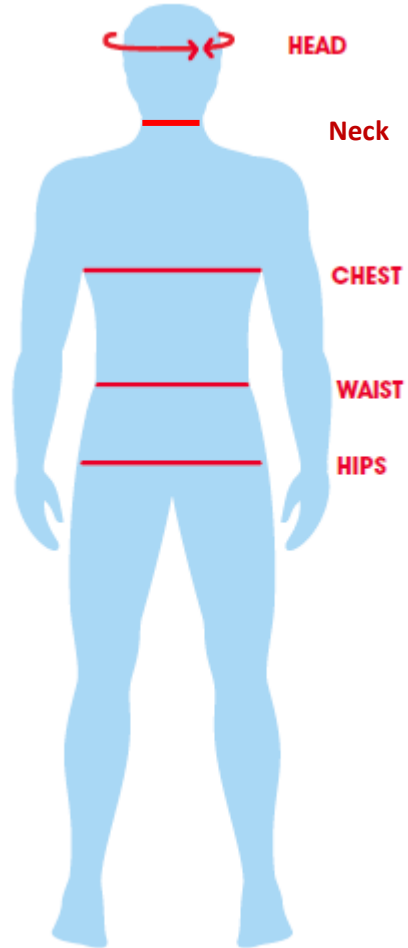

Schoolwear Size Chart

Measure the head circumference.

Measure around the middle of the neck.

Measure around the fullest part of the chest and shoulder blades with arms by their side.

Measure around the narrowest part of the waist.

Measure the widest part of the hips.

Schoolwear - Boys

Shirts

Primary School Boys

Sizes	4/5	6	8	10	12	14	16	18 / S	20 / M
Chest (cm)	60	64	68	72	76	80	86	90	95

High School Boys

Sizes	16/XS	18 / S	20 / M	22/ L	24 / XL	26 / 2XL	28 /3XL	30 / 4XL	32 / 5XL	34 / 6XL
Neck (cm)	38	39	40	42	43	44	45	46	47	48
Chest (cm)	85	90	95	100	105	110	115	120	125	130